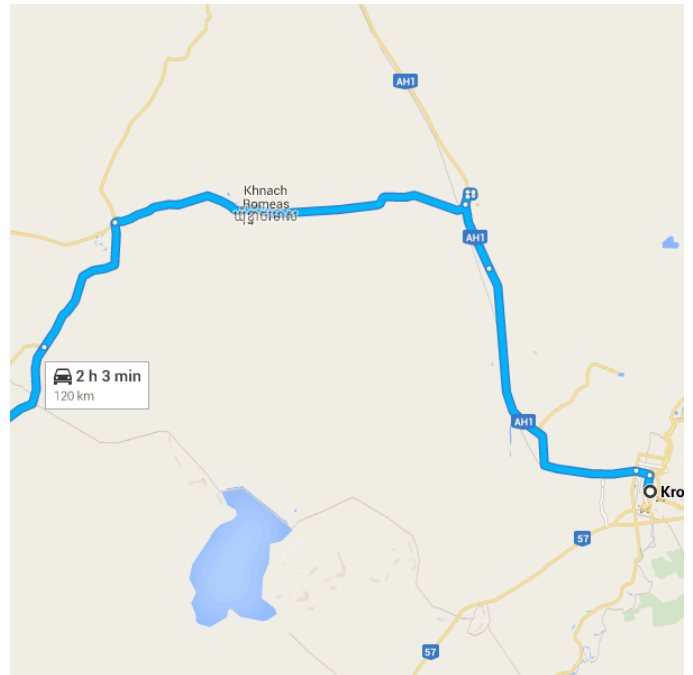

Drive 120 km, 2 h 3 min

Directions from Krong Battambang to Battambang Agro Industry Co.,LTD

○ Krong Battambang Cambodia

Take Street 207 to 159 D

- _____ 300 m / 36 s
- ↑ 1. Head north on Street 202 toward Street 207
- _____ 97 m
- ↶ 2. Turn left onto Street 207
- _____ 210 m

Follow National Hwy 5 and National Rd No 57B to 160

- _____ 64.5 km / 1 h 4 min
- ↷ 3. Turn right at the 1st cross street onto 159 D
- _____ 1.0 km

4. Turn left onto National Hwy 5/Thmor Thmey Bridge
 Continue to follow National Hwy 5
 950 m
5. At the roundabout, take the 2nd exit
 70 m
6. Continue onto National Hwy 5
 20.3 km
7. Continue onto National Hwy 5
 4.6 km
8. Continue onto National Hwy 5
 550 m
9. Turn right
 400 m
10. Turn left
 260 m
11. Turn left at the 1st cross street toward National Hwy 5
 350 m
12. Turn left onto National Hwy 5
 900 m
13. Continue onto National Rd No 57B
 24.5 km
14. Slight left onto 160
 10.6 km

Continue on 160 to 57B-1

22.0 km / 22 min

15. Continue straight to stay on 160
 15.3 km
16. Slight left
 2.3 km
17. Turn right
 2.2 km
18. Turn right
 85 m
19. Slight right
 2.1 km

Turn left onto 57B-1

13.0 km / 10 min

Continue on 57B Rd to your destination

20.7 km / 26 min

- ↩ 21. Turn left onto 57B Rd
_____ 16.4 km
- ↩ 22. Turn left
_____ 4.1 km
- ↩ 23. Turn left
 ⓘ Destination will be on the right
_____ 160 m

📍 Battambang Agro Industry Co.,LTD