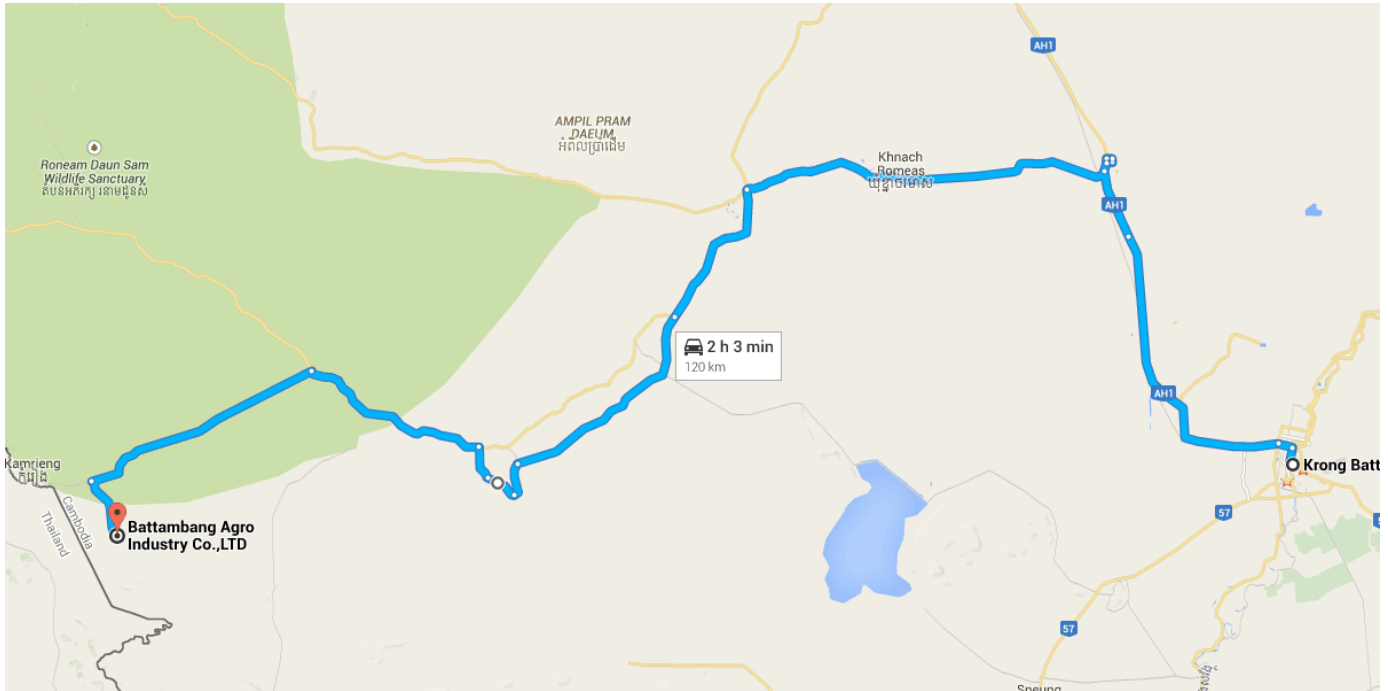

Drive 120 km, 2 h 3 min

Directions from Krong Battambang to Battambang Agro Industry Co.,LTD

○ Krong Battambang Cambodia

Take Street 207 to 159 D

- _____ 300 m / 36 s
- ↑ 1. Head north on Street 202 toward Street 207
- _____ 97 m
- ↶ 2. Turn left onto Street 207
- _____ 210 m

Follow National Hwy 5 and National Rd No 57B to 160

- _____ 64.5 km / 1 h 4 min
- ↷ 3. Turn right at the 1st cross street onto 159 D
- _____ 1.0 km

4. Turn left onto National Hwy 5/Thmor Thmey Bridge
 Continue to follow National Hwy 5
 950 m
5. At the roundabout, take the 2nd exit
 70 m
6. Continue onto National Hwy 5
 20.3 km
7. Continue onto National Hwy 5
 4.6 km
8. Continue onto National Hwy 5
 550 m
9. Turn right
 400 m
10. Turn left
 260 m
11. Turn left at the 1st cross street toward National Hwy 5
 350 m
12. Turn left onto National Hwy 5
 900 m
13. Continue onto National Rd No 57B
 24.5 km
14. Slight left onto 160
 10.6 km

Continue on 160 to 57B-1

22.0 km / 22 min

15. Continue straight to stay on 160
 15.3 km
16. Slight left
 2.3 km
17. Turn right
 2.2 km
18. Turn right
 85 m
19. Slight right
 2.1 km

Turn left onto 57B-1

13.0 km / 10 min

Continue on 57B Rd to your destination

20.7 km / 26 min

- ↩ 21. Turn left onto 57B Rd
_____ 16.4 km
- ↩ 22. Turn left
_____ 4.1 km
- ↩ 23. Turn left
 ⓘ Destination will be on the right
_____ 160 m

📍 Battambang Agro Industry Co.,LTD