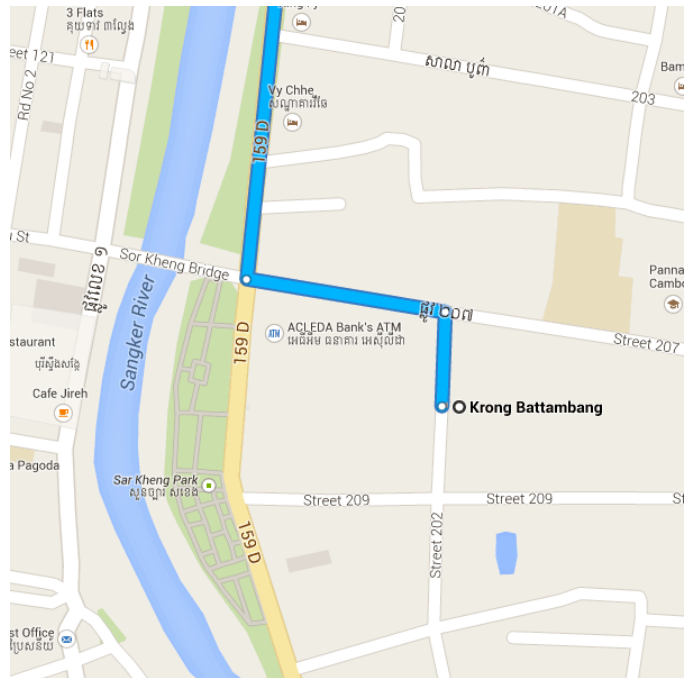

Drive 120 km, 2 h 3 min

Directions from Krong Battambang to Battambang Agro Industry Co.,LTD

○ Krong Battambang Cambodia

Take Street 207 to 159 D

- _____ 300 m / 36 s
- ↑ 1. Head north on Street 202 toward Street 207
- _____ 97 m
- ↶ 2. Turn left onto Street 207
- _____ 210 m

Follow National Hwy 5 and National Rd No 57B to 160

- _____ 64.5 km / 1 h 4 min
- ↷ 3. Turn right at the 1st cross street onto 159 D
- _____ 1.0 km

4. Turn left onto National Hwy 5/Thmor Thmey Bridge
 Continue to follow National Hwy 5
 950 m
5. At the roundabout, take the 2nd exit
 70 m
6. Continue onto National Hwy 5
 20.3 km
7. Continue onto National Hwy 5
 4.6 km
8. Continue onto National Hwy 5
 550 m
9. Turn right
 400 m
10. Turn left
 260 m
11. Turn left at the 1st cross street toward National Hwy 5
 350 m
12. Turn left onto National Hwy 5
 900 m
13. Continue onto National Rd No 57B
 24.5 km
14. Slight left onto 160
 10.6 km

Continue on 160 to 57B-1

22.0 km / 22 min

15. Continue straight to stay on 160
 15.3 km
16. Slight left
 2.3 km
17. Turn right
 2.2 km
18. Turn right
 85 m
19. Slight right
 2.1 km

Turn left onto 57B-1

13.0 km / 10 min

Continue on 57B Rd to your destination

20.7 km / 26 min

- ↩ 21. Turn left onto 57B Rd
_____ 16.4 km
- ↩ 22. Turn left
_____ 4.1 km
- ↩ 23. Turn left
 ⓘ Destination will be on the right
_____ 160 m

📍 Battambang Agro Industry Co.,LTD