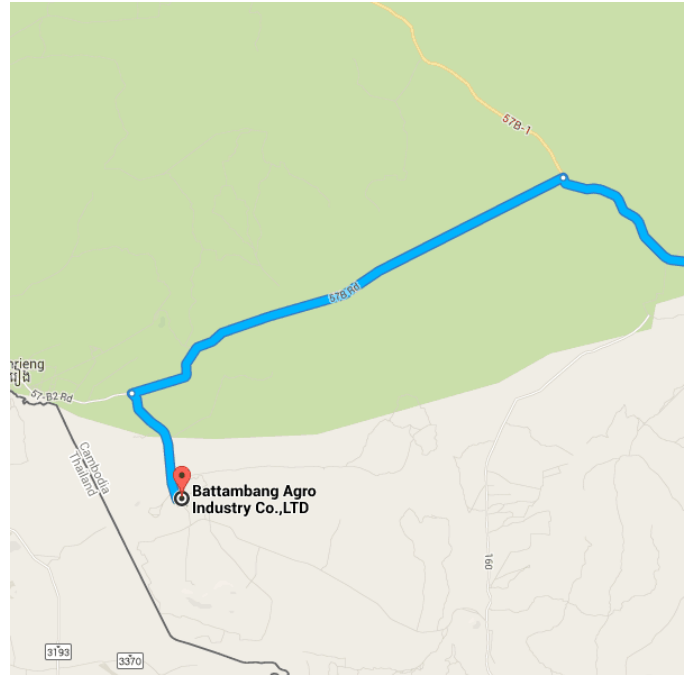

Drive 120 km, 2 h 3 min

Directions from Krong Battambang to Battambang Agro Industry Co.,LTD

○ Krong Battambang Cambodia

Take Street 207 to 159 D

- _____ 300 m / 36 s
- ↑ 1. Head north on Street 202 toward Street 207
- _____ 97 m
- ↶ 2. Turn left onto Street 207
- _____ 210 m

Follow National Hwy 5 and National Rd No 57B to 160

- _____ 64.5 km / 1 h 4 min
- ↷ 3. Turn right at the 1st cross street onto 159 D
- _____ 1.0 km

4. Turn left onto National Hwy 5/Thmor Thmey Bridge
 Continue to follow National Hwy 5
 950 m
5. At the roundabout, take the 2nd exit
 70 m
6. Continue onto National Hwy 5
 20.3 km
7. Continue onto National Hwy 5
 4.6 km
8. Continue onto National Hwy 5
 550 m
9. Turn right
 400 m
10. Turn left
 260 m
11. Turn left at the 1st cross street toward National Hwy 5
 350 m
12. Turn left onto National Hwy 5
 900 m
13. Continue onto National Rd No 57B
 24.5 km
14. Slight left onto 160
 10.6 km

Continue on 160 to 57B-1

22.0 km / 22 min

15. Continue straight to stay on 160
 15.3 km
16. Slight left
 2.3 km
17. Turn right
 2.2 km
18. Turn right
 85 m
19. Slight right
 2.1 km

Turn left onto 57B-1

13.0 km / 10 min

Continue on 57B Rd to your destination

20.7 km / 26 min

- ↩ 21. Turn left onto 57B Rd
_____ 16.4 km
- ↩ 22. Turn left
_____ 4.1 km
- ↩ 23. Turn left
 ⓘ Destination will be on the right
_____ 160 m

📍 Battambang Agro Industry Co.,LTD