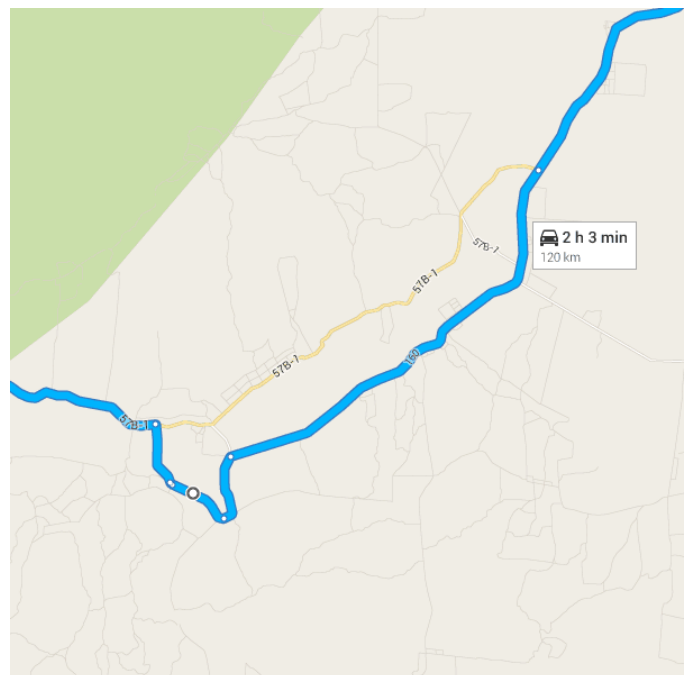

Drive 120 km, 2 h 3 min

Directions from Krong Battambang to Battambang Agro Industry Co.,LTD

○ Krong Battambang Cambodia

Take Street 207 to 159 D

- _____ 300 m / 36 s
- ↑ 1. Head north on Street 202 toward Street 207
- _____ 97 m
- ↶ 2. Turn left onto Street 207
- _____ 210 m

Follow National Hwy 5 and National Rd No 57B to 160

- _____ 64.5 km / 1 h 4 min
- ↷ 3. Turn right at the 1st cross street onto 159 D
- _____ 1.0 km

4. Turn left onto National Hwy 5/Thmor Thmey Bridge
 Continue to follow National Hwy 5
 950 m
5. At the roundabout, take the 2nd exit
 70 m
6. Continue onto National Hwy 5
 20.3 km
7. Continue onto National Hwy 5
 4.6 km
8. Continue onto National Hwy 5
 550 m
9. Turn right
 400 m
10. Turn left
 260 m
11. Turn left at the 1st cross street toward National Hwy 5
 350 m
12. Turn left onto National Hwy 5
 900 m
13. Continue onto National Rd No 57B
 24.5 km
14. Slight left onto 160
 10.6 km

Continue on 160 to 57B-1

22.0 km / 22 min

15. Continue straight to stay on 160
 15.3 km
16. Slight left
 2.3 km
17. Turn right
 2.2 km
18. Turn right
 85 m
19. Slight right
 2.1 km

Turn left onto 57B-1

13.0 km / 10 min

Continue on 57B Rd to your destination

20.7 km / 26 min

- ↩ 21. Turn left onto 57B Rd
_____ 16.4 km
- ↩ 22. Turn left
_____ 4.1 km
- ↩ 23. Turn left
 ⓘ Destination will be on the right
_____ 160 m

📍 Battambang Agro Industry Co.,LTD